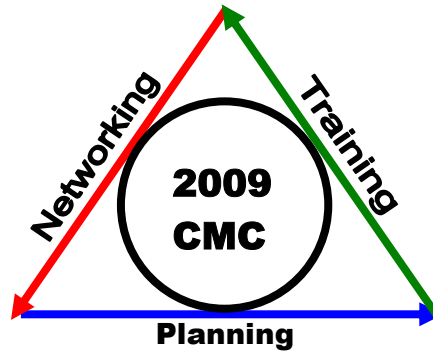

Maximizing the Sales Channel...

Thriving Together in Challenging Times

Annual CMA Golf Outing

Salt Creek Golf Course

Tuesday, November 10, 11:00 A.M.

There's a real treat in store for golfers this year at the annual CMA golf outing prior to the start of the conference. Golf will be played at the Salt Creek Golf Course. Salt Creek is less than twelve minutes from The Bahia Resort.

The Salt Creek Golf Club brings links style golf to the natural terrain of San Diego County. Located beneath the shadows of Mt. Miguel and adjacent to a State Wildlife preserve, Salt Creek offers a unique golf experience to all levels of players.

Salt Creek measures 6,889 yards from the back tees and 5,505 from the forward tees catering to all skill levels. The generous fairways and large greens provide a demanding yet playable golf course.

It will be most important that you indicate if you will need a ride to and from the golf course, when you sign up to play. CMA will provide transportation for any golfer reserving a seat prior to November 9.